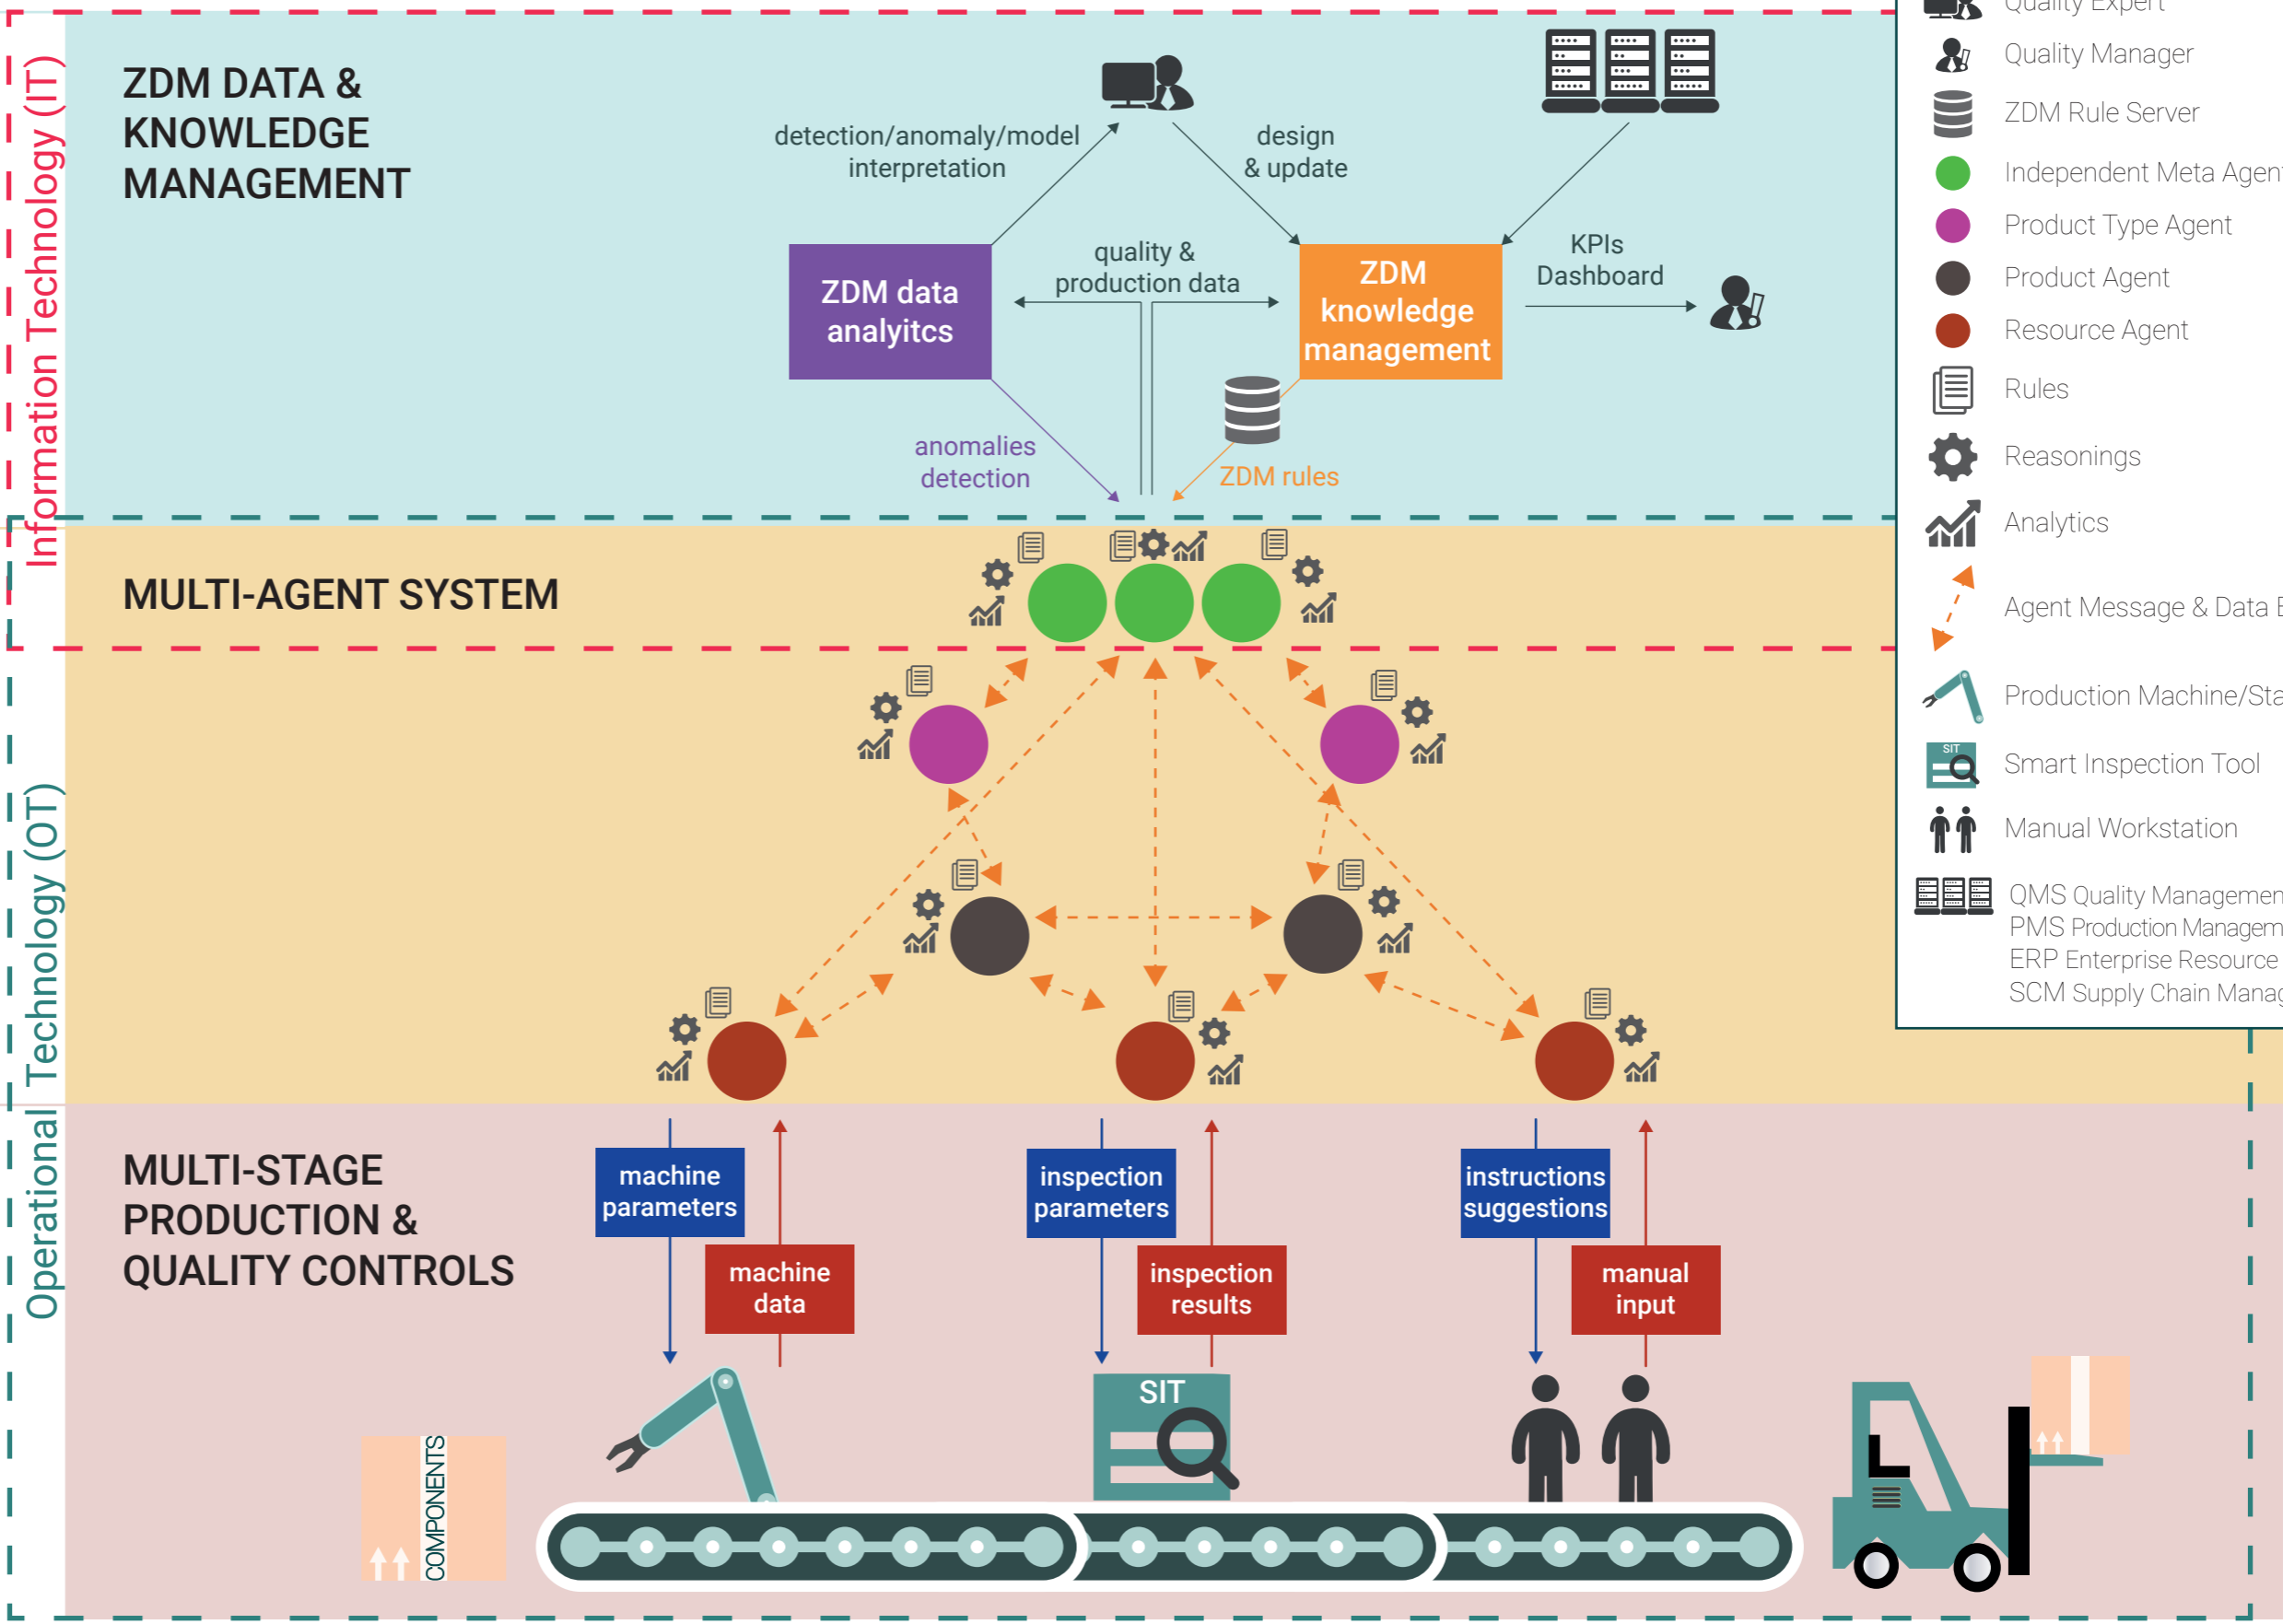

partners

LOCCIONI

Information Technology (IT)

Operational Technology (OT)

LEGENDA

- Quality Expert
- Quality Manager
- ZDM Rule Server
- Independent Meta Agent
- Product Type Agent
- Product Agent
- Resource Agent
- Rules
- Reasonings
- Analytics
- Agent Message & Data Exchange
- Production Machine/Stage
- Smart Inspection Tool
- Manual Workstation
- QMS Quality Management System
- PMS Production Management System
- ERP Enterprise Resource Planning
- SCM Supply Chain Management

use cases